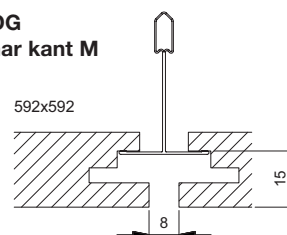

8. Ecophon
Focus kant DG
Rockfon Sonar kant M Side 10